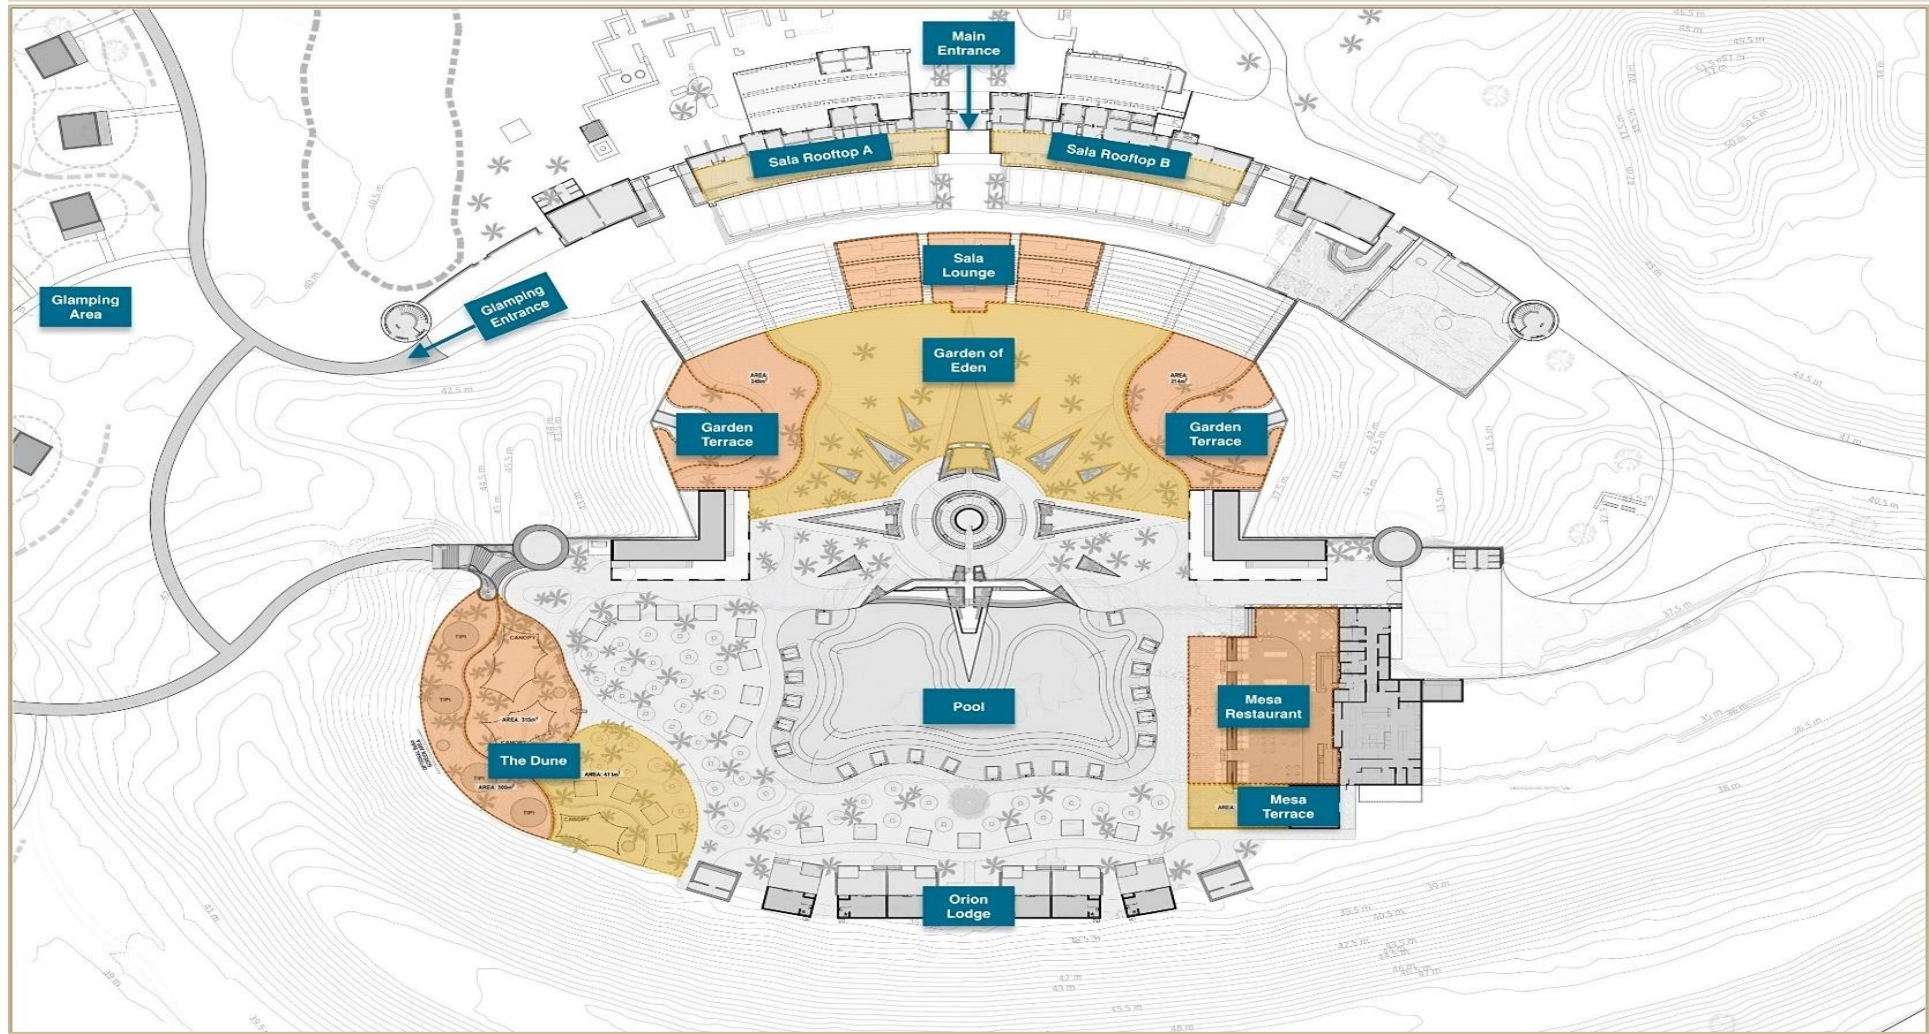

TERRA SOLIS

EVENT VENUE FLOOR PLAN

CAPACITY CHART

Venue	Venue Capacity	Area SQM	Setup
Mesa Terrace	65	267	Existing
Casa Corona	100	1026	Existing
Casa Corona	200	-	Cocktail Table
Garden of Eden	800	1435	Round Table
Garden of Eden	1500	-	Cocktail Table
Garden of Eden	3000	2178	Concert