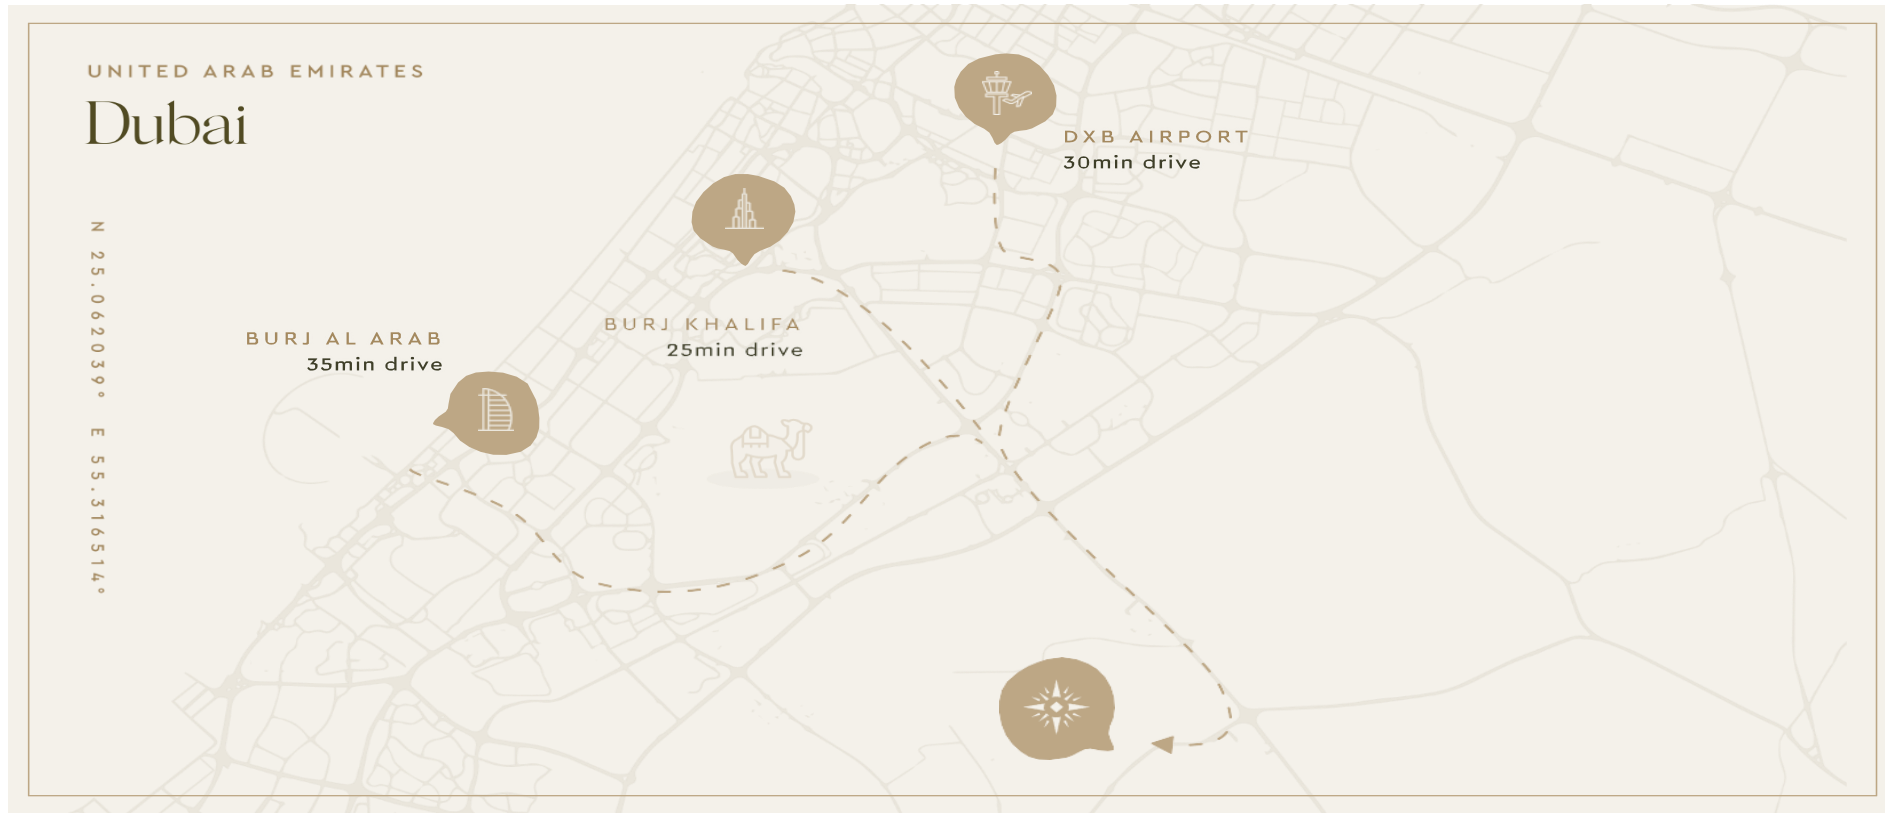

TERRA SOLIS

Nestled between the Arabian dunes and inspired by the most beautiful star constellations, Terra Solis is a unique desert destination in Dubai presented by Tomorrowland.

Spread over 371,000 square meters and featuring a collection of three stunning accommodations options, Terra Solis welcomes people from around the globe to a magical oasis of relaxation, experiencing the finest music, a vibrant pool scene, incredible dining, and a unique glamping experience.

TERRA SOLIS

Terra Solis is located in Dubai Heritage Vision
Exit 29 - Jebel Ali - Lehab Road, Dubai,
United Arab Emirates

30 minutes from Dubai Airport (DXB)
25 minutes from the Burj Khalifa
35 minutes from The Palm